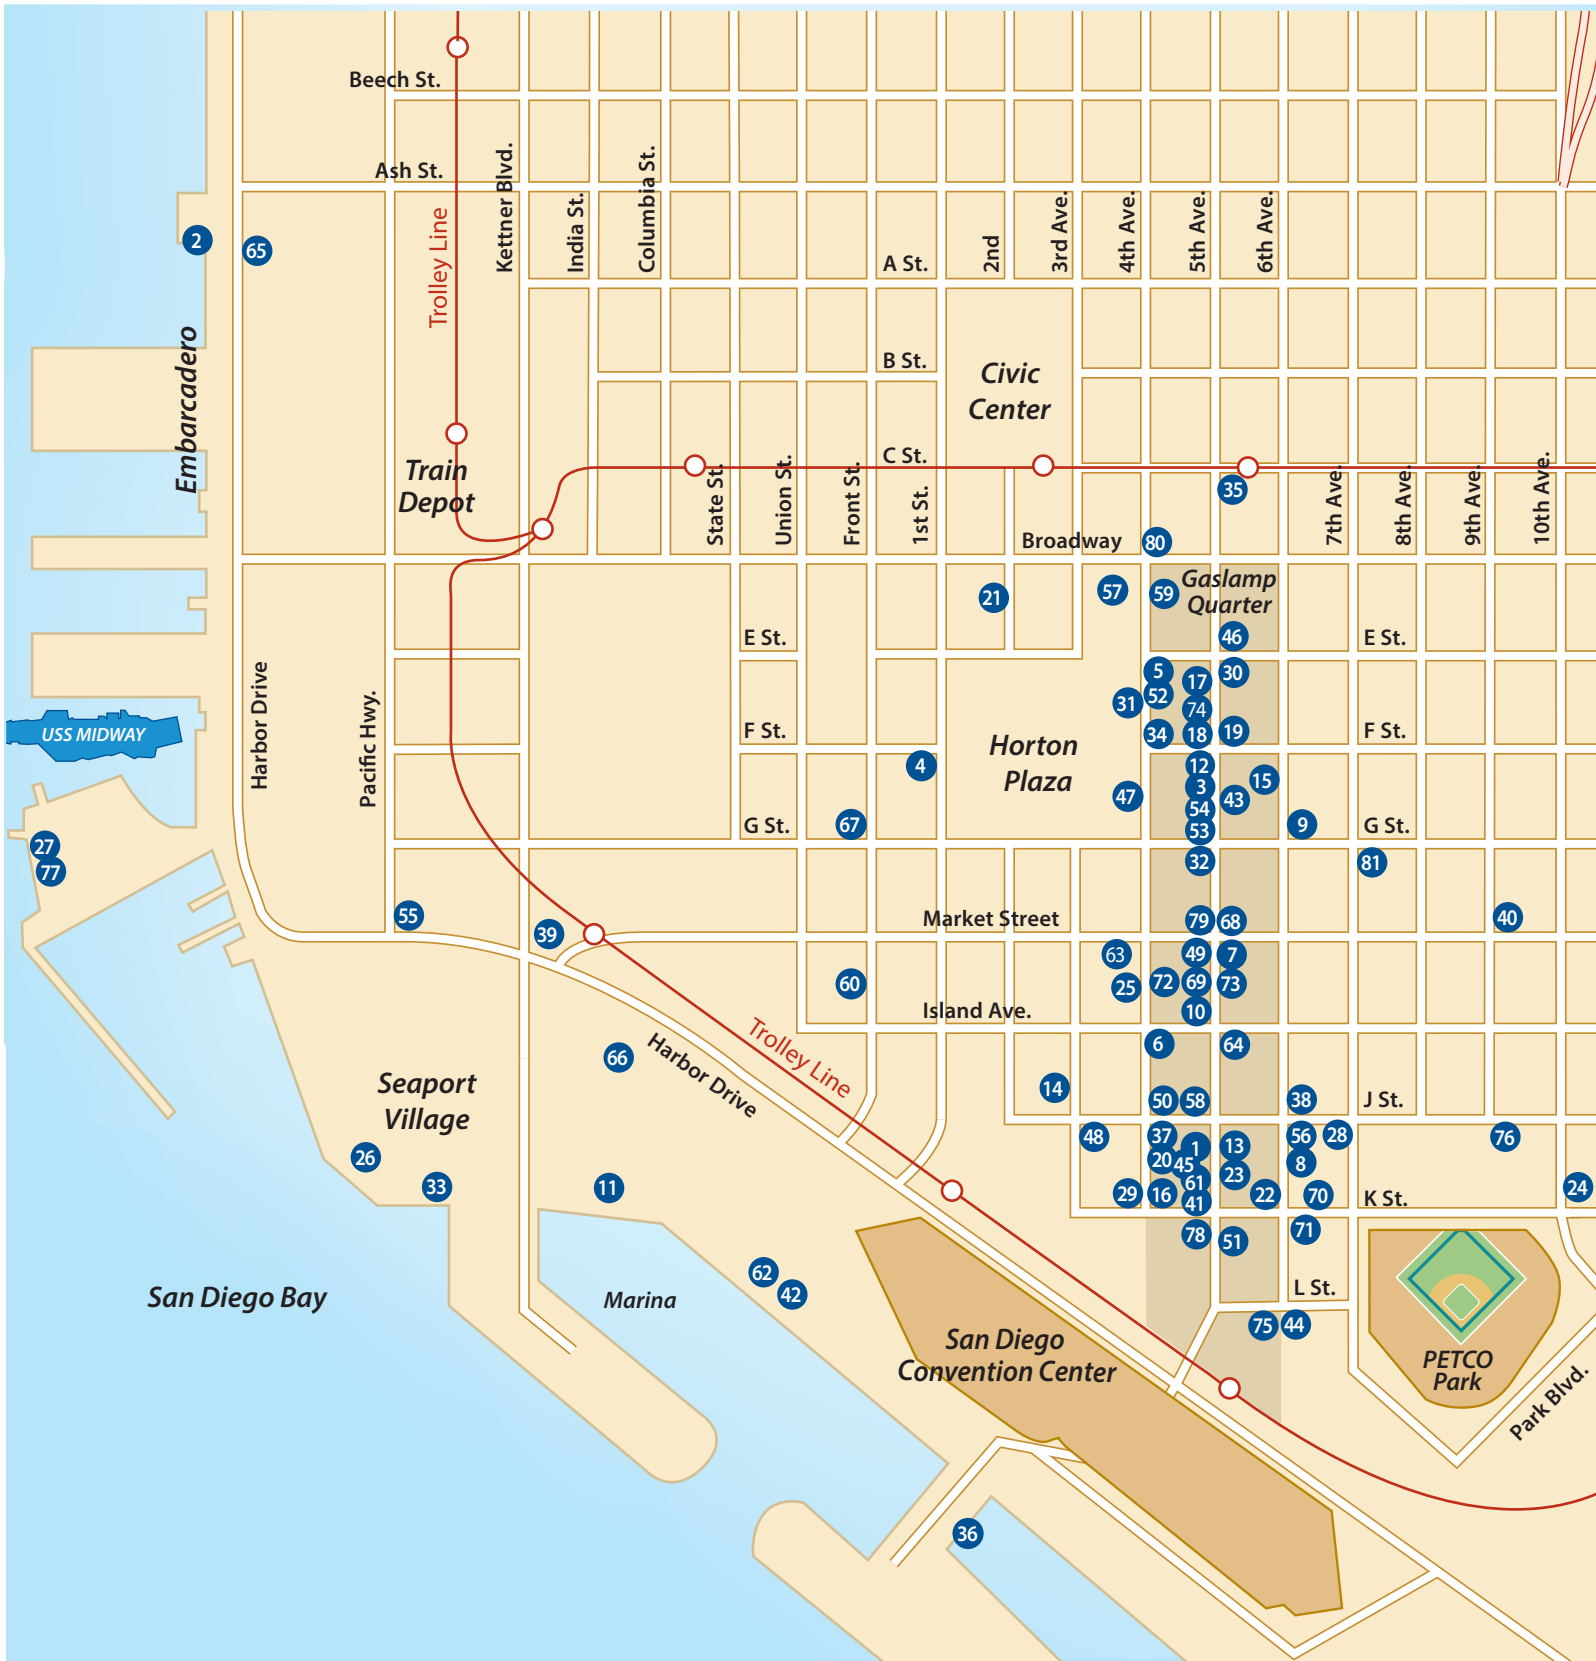

San Diego Convention Center Corporation DOWNTOWN SAN DIEGO RESTAURANTS

San Diego Convention Center Corporation

DOWNTOWN SAN DIEGO RESTAURANTS

1	Acqua Al 2 322 5th Ave.	\$\$\$	28	Fleetwood 639 J St.	\$\$\$	56	The Palm * 615 J St.	\$\$\$\$
2	Anthony's Fish Grotto *** 1360 N. Harbor Dr	\$\$	29	Fleming's Steakhouse * 380 K St.	\$\$\$\$	57	Panda Inn Horton Plaza	\$\$
3	Asti Ristorante 728 5th Ave.	\$\$	30	G5-Georges on 5th * 835 5th Ave.	\$\$\$\$	58	Red Pearl Kitchen * 440 J St.	\$\$\$
4	Athens Market 109 W. F St.	\$\$\$	31	Gourmet India 810 4th Ave.	\$\$	59	Rei do Gado 939 4th Ave.	\$\$
5	Bandar 845 4th Ave.	\$\$\$	32	Greystone the Steakhouse * 658 5th Ave.	\$\$\$	60	Richard Walker's Pancake House 520 Front St.	\$\$
6	BICE 425 Island Ave.	\$\$\$\$	33	Harbor House Seaport Village	\$\$\$	61	Rockin' Baja Lobster 310 5th Ave.	\$\$
7	Blue Point Coastal Cuisine * 565 5th Ave.	\$\$\$\$	34	Hard Rock Café ** 801 4th Ave.	\$\$	62	Roy's 333 W. Harbor Dr.	\$\$
8	Broken Yolk Cafe 355 6th Ave.	\$	35	House of Blues 1055 5th Ave.	\$\$	63	Royal India 329 Market St.	\$\$
9	Buca di Beppo 705 6th Ave.	\$\$	36	Joe's Crab Shack 525 E. Harbor Dr.	\$\$\$	64	Royal Thai Cuisine 467 5th Ave.	\$\$
10	Burger Lounge 528 5th Ave.	\$	37	Jolt 'N Joe's 379 4th Ave.	\$	65	Ruth's Chris Steakhouse * 1355 N. Harbor Dr.	\$\$\$\$
11	Buster's Beachhouse Seaport Village	\$\$	38	JSix 435 6th Ave.	\$\$	66	Sally's Manchester Grand Hyatt	\$\$\$
12	Café 21 750 5th Ave.	\$\$	39	Kansas City Barbeque 600 W. Market St.	\$\$	67	Salvatore's Cucina Italiana * 750 Front St.	\$\$\$\$
13	Café Sevilla * 353 5th Ave.	\$\$\$	40	Lotus Thai 906 Market St.	\$\$\$	68	Searsucker 611 5th Ave.	\$\$\$\$
14	Candelas * 416 3rd Ave.	\$\$\$	41	Lou & Mickey's 224 5th Ave.	\$\$\$\$	69	Sloppy Joey's 548 5th Ave.	\$\$
15	Chopahn 750 6th Ave.	\$\$	42	Marina Kitchen 333 W. Harbor Dr.	\$	70	Soleil @K 660 K St.	\$\$
16	Cine Café 412 K St.	\$	43	McFadden's 731 5th Ave.	\$\$	71	Subway 611 K St.	\$
17	Cremolose 840 5th Ave.	\$\$	44	McCormick & Schmick's 675 L St.	\$\$\$	72	Tabule 535 4th Ave.	\$\$
18	Croce's Restaurant & Bar * 802 5th Ave.	\$\$\$	45	Masala 314 5th Ave.	\$\$\$	73	Taka * 555 5th Ave.	\$\$\$
19	De'Medici * 815 5th Ave.	\$\$	46	Melting Pot * 901 5th Ave.	\$\$\$	74	The Merk 820 5th Ave.	\$\$\$
20	Dick's Last Resort ** 345 4th Ave.	\$\$	47	Mint 732 4th Ave.	\$\$\$	75	The Tin Fish ** 170 6th Ave.	\$
21	Dobson's Bar & Restaurant 956 Broadway Circle	\$\$\$	48	Morton's Steakhouse * 285 J St.	\$\$\$\$	76	Toast 927 J St.	\$\$\$
22	Donovan's Steakhouse * 570 K St.	\$\$\$\$	49	Nicky Rotten's 560 5th Ave.	\$\$	77	Top of the Market *** 750 N. Harbor Dr.	\$\$\$\$
23	Donovan's Seafood * 333 5th Ave.	\$\$\$\$	50	Oceanaire Seafood Room * 400 J St.	\$\$\$\$	78	Toscana Cafe 238 5th Ave.	\$
24	Dragon's Den 315 10th St.	\$\$\$	51	Old Spaghetti Factory ** 275 5th Ave.	\$	79	Whiskey Girl 600 5th Ave.	\$\$
25	Dublin Square 554 4th Ave.	\$\$	52	Operacaffe 835 4th Ave.	\$\$	80	Yard House 1023 4th Ave.	\$\$
26	Edgewater Grill Seaport Village	\$\$	53	Osetra Watergrill * 904 5th Ave.	\$\$\$\$	81	Zanzibar Cafe 707 G St.	\$
27	Fish Market **/** 750 N. Harbor Dr.	\$\$	54	Osteria Panevino 722 5th Ave.	\$\$\$			
			55	Pacific Fish Co. 601 Pacific Hwy.	\$\$\$			