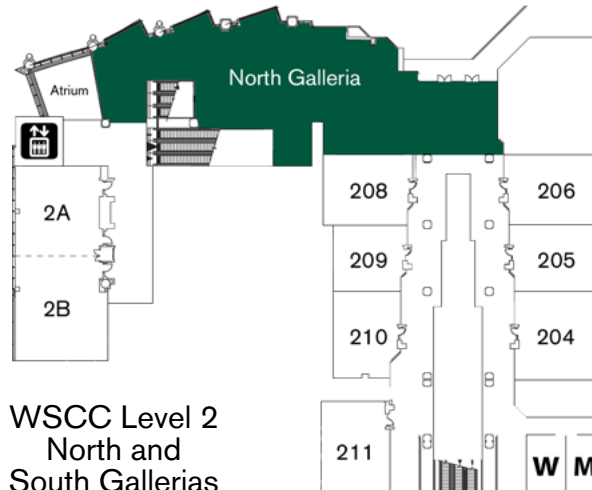

FREE WI-FI HOT SPOTS
WASHINGTON STATE
CONVENTION CENTER

WSCC Level 1
North Galleria

WSCC Level 2
North and
South Galleries

WSCC Level 3
North Galleria

Convention Center
Main Parking Garage

FREE WI-FI HOT SPOTS

WSCC Level 4
North Lobby and
South Galleria

WSCC Level 6
West and East Lobbies

TCC Level 2

TCC Level 1

TCC Lower Level

TCC Level 3

FREE WI-FI LOCATIONS ARE INDICATED IN GREEN

WASHINGTON STATE CONVENTION CENTER (WSCC)

- LEVEL 1 - In the seating area near the Seattle Visitor Center
- LEVEL 2 - Locations in the North Galleria and the International Meeting Place
- LEVEL 3 - Available in the North Galleria
- LEVEL 4 - North Lobby and in the seating areas around the atrium and restaurants
- LEVEL 6 - Available throughout the East and West Lobbies

THE CONFERENCE CENTER (TCC)

- LEVEL 3 - In the seating areas near the atrium and Room 302
- LEVEL 2 - Available in each of the four lounge areas
- LEVEL 1 - Seating areas in the southwest corner and near the Lower Level staircase
- LOWER LEVEL - In the lounge area near the staircase to Level 1