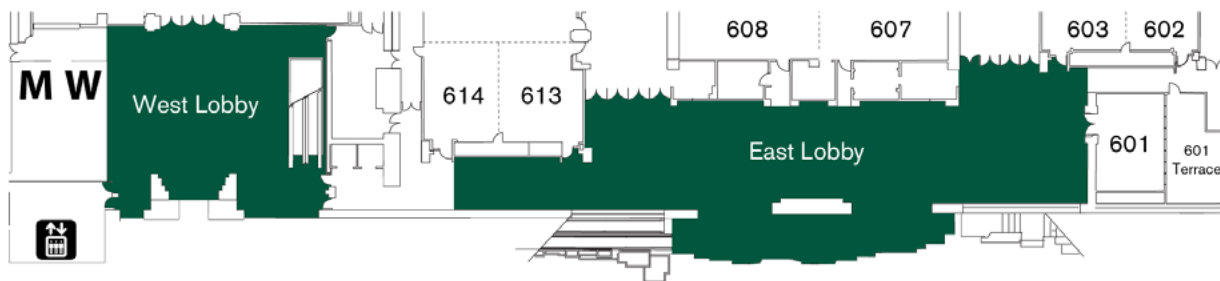

FREE WI-FI HOT SPOTS
WASHINGTON STATE
CONVENTION CENTER

WSCC Level 1
North Galleria

WSCC Level 2
North and
South Galleries

WSCC Level 3
North Galleria

Convention Center
Main Parking Garage

FREE WI-FI HOT SPOTS

WSCC Level 4
North Lobby and
South Galleria

WSCC Level 6
West and East Lobbies

TCC Level 2

TCC Level 1

TCC Lower Level

TCC Level 3

FREE WI-FI LOCATIONS ARE INDICATED IN GREEN

WASHINGTON STATE CONVENTION CENTER (WSCC)

- LEVEL 1 - In the seating area near the Seattle Visitor Center
- LEVEL 2 - Locations in the North Galleria and the International Meeting Place
- LEVEL 3 - Available in the North Galleria
- LEVEL 4 - North Lobby and in the seating areas around the atrium and restaurants
- LEVEL 6 - Available throughout the East and West Lobbies

THE CONFERENCE CENTER (TCC)

- LEVEL 3 - In the seating areas near the atrium and Room 302
- LEVEL 2 - Available in each of the four lounge areas
- LEVEL 1 - Seating areas in the southwest corner and near the Lower Level staircase
- LOWER LEVEL - In the lounge area near the staircase to Level 1