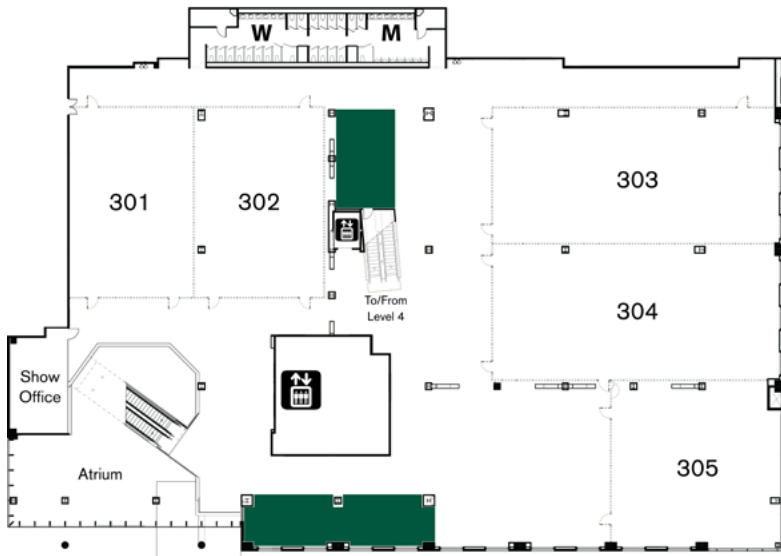

WSCC Level 4
North Lobby and
South Galleria

WSCC Level 6
West and East Lobbies

TCC Level 2

TCC Level 1

TCC Lower Level

TCC Level 3

FREE WI-FI LOCATIONS ARE INDICATED IN GREEN

WASHINGTON STATE CONVENTION CENTER (WSCC)

- LEVEL 1 - In the seating area near the Seattle Visitor Center
- LEVEL 2 - Locations in the North Galleria and the International Meeting Place
- LEVEL 3 - Available in the North Galleria
- LEVEL 4 - North Lobby and in the seating areas around the atrium and restaurants
- LEVEL 6 - Available throughout the East and West Lobbies

THE CONFERENCE CENTER (TCC)

- LEVEL 3 - In the seating areas near the atrium and Room 302
- LEVEL 2 - Available in each of the four lounge areas
- LEVEL 1 - Seating areas in the southwest corner and near the Lower Level staircase
- LOWER LEVEL - In the lounge area near the staircase to Level 1