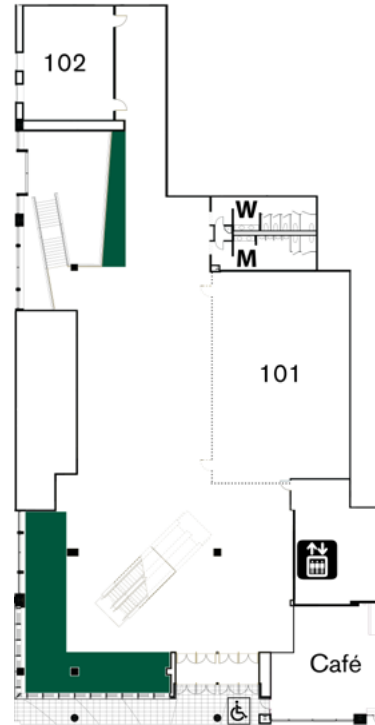

WSCC Level 4
North Lobby and
South Galleria

WSCC Level 6
West and East Lobbies

TCC Level 2

TCC Level 1

TCC Lower Level

TCC Level 3

FREE WI-FI LOCATIONS ARE INDICATED IN GREEN

WASHINGTON STATE CONVENTION CENTER (WSCC)

- LEVEL 1 - In the seating area near the Seattle Visitor Center
- LEVEL 2 - Locations in the North Galleria and the International Meeting Place
- LEVEL 3 - Available in the North Galleria
- LEVEL 4 - North Lobby and in the seating areas around the atrium and restaurants
- LEVEL 6 - Available throughout the East and West Lobbies

THE CONFERENCE CENTER (TCC)

- LEVEL 3 - In the seating areas near the atrium and Room 302
- LEVEL 2 - Available in each of the four lounge areas
- LEVEL 1 - Seating areas in the southwest corner and near the Lower Level staircase
- LOWER LEVEL - In the lounge area near the staircase to Level 1