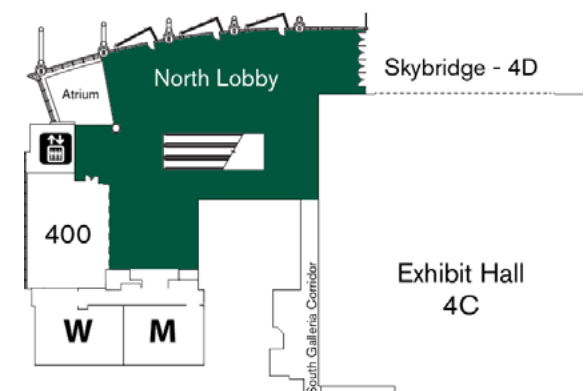

FREE WI-FI HOT SPOTS
WASHINGTON STATE
CONVENTION CENTER

WSCC Level 1
North Galleria

WSCC Level 2
North and
South Galleries

WSCC Level 3
North Galleria

Convention Center
Main Parking Garage

FREE WI-FI HOT SPOTS

WSCC Level 4
North Lobby and
South Galleria

WSCC Level 6
West and East Lobbies

TCC Level 2

TCC Level 1

TCC Lower Level

TCC Level 3

FREE WI-FI LOCATIONS ARE INDICATED IN GREEN

WASHINGTON STATE CONVENTION CENTER (WSCC)

- LEVEL 1 - In the seating area near the Seattle Visitor Center
- LEVEL 2 - Locations in the North Galleria and the International Meeting Place
- LEVEL 3 - Available in the North Galleria
- LEVEL 4 - North Lobby and in the seating areas around the atrium and restaurants
- LEVEL 6 - Available throughout the East and West Lobbies

THE CONFERENCE CENTER (TCC)

- LEVEL 3 - In the seating areas near the atrium and Room 302
- LEVEL 2 - Available in each of the four lounge areas
- LEVEL 1 - Seating areas in the southwest corner and near the Lower Level staircase
- LOWER LEVEL - In the lounge area near the staircase to Level 1