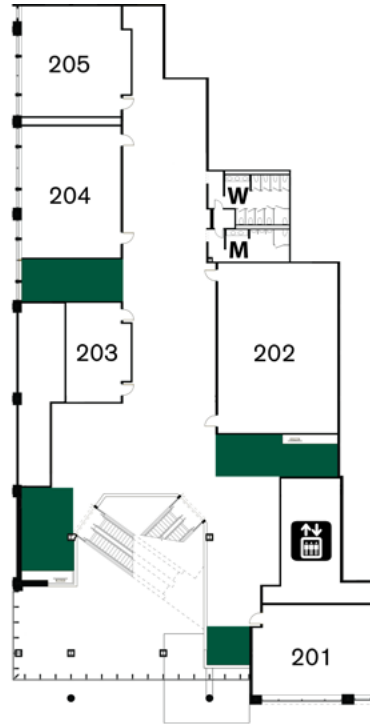

TCC Level 2

FREE WI-FI LOCATIONS ARE INDICATED IN GREEN

WASHINGTON STATE CONVENTION CENTER (WSCC)

- LEVEL 1 - In the seating area near the Seattle Visitor Center
- LEVEL 2 - Locations in the North Galleria and the International Meeting Place
- LEVEL 3 - Available in the North Galleria
- LEVEL 4 - North Lobby and in the seating areas around the atrium and restaurants
- LEVEL 6 - Available throughout the East and West Lobbies

THE CONFERENCE CENTER (TCC)

- LEVEL 3 - In the seating areas near the atrium and Room 302
- LEVEL 2 - Available in each of the four lounge areas
- LEVEL 1 - Seating areas in the southwest corner and near the Lower Level staircase
- LOWER LEVEL - In the lounge area near the staircase to Level 1