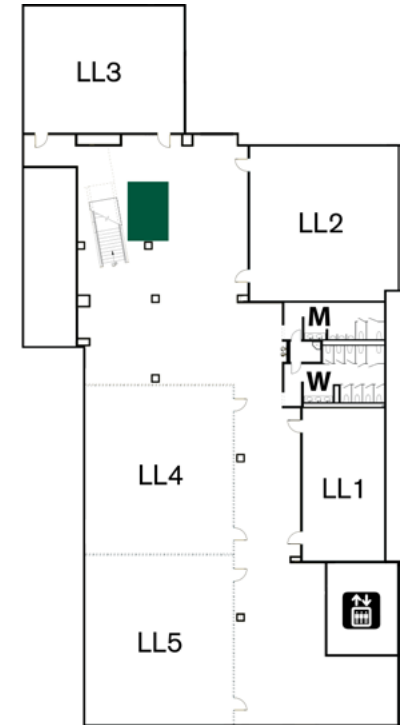

WSCC Level 4
North Lobby and
South Galleria

WSCC Level 6
West and East Lobbies

TCC Level 2

TCC Level 1

TCC Lower Level

TCC Level 3

FREE WI-FI LOCATIONS ARE INDICATED IN GREEN

WASHINGTON STATE CONVENTION CENTER (WSCC)

- LEVEL 1 - In the seating area near the Seattle Visitor Center
- LEVEL 2 - Locations in the North Galleria and the International Meeting Place
- LEVEL 3 - Available in the North Galleria
- LEVEL 4 - North Lobby and in the seating areas around the atrium and restaurants
- LEVEL 6 - Available throughout the East and West Lobbies

THE CONFERENCE CENTER (TCC)

- LEVEL 3 - In the seating areas near the atrium and Room 302
- LEVEL 2 - Available in each of the four lounge areas
- LEVEL 1 - Seating areas in the southwest corner and near the Lower Level staircase
- LOWER LEVEL - In the lounge area near the staircase to Level 1