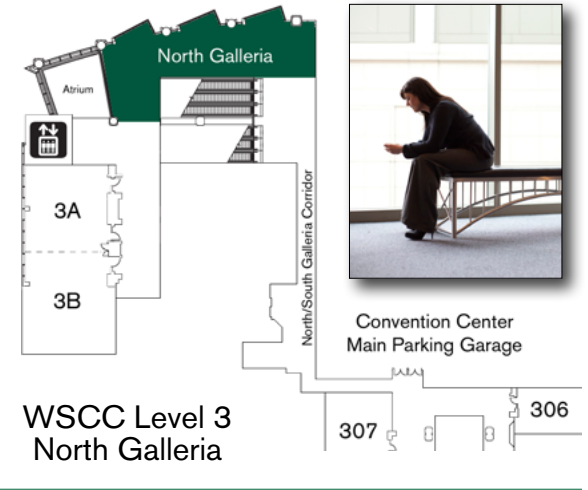

FREE WI-FI HOT SPOTS
WASHINGTON STATE
CONVENTION CENTER

WSCC Level 1
North Galleria

WSCC Level 2
North and
South Galleries

WSCC Level 3
North Galleria

Convention Center
Main Parking Garage

FREE WI-FI HOT SPOTS

As a service to our guests, the Washington State Convention Center offers free Wi-Fi in its client lobbies, lounge areas and pre-function spaces, as well as on Levels 1, 2, 3 and 4 of the Convention Center's Galleria.

- LEVEL 1 - In the seating area near the Seattle Visitor Center
- LEVEL 2 - Locations in the North Galleria and the International Meeting Place
- LEVEL 3 - Available in the North Galleria
- LEVEL 4 - North Lobby and in the seating areas around the atrium and restaurants
- LEVEL 6 - Available throughout the East and West Lobbies

THE CONFERENCE CENTER (TCC)

- LEVEL 3 - In the seating areas near the atrium and Room 302
- LEVEL 2 - Available in each of the four lounge areas
- LEVEL 1 - Seating areas in the southwest corner and near the Lower Level staircase
- LOWER LEVEL - In the lounge area near the staircase to Level 1