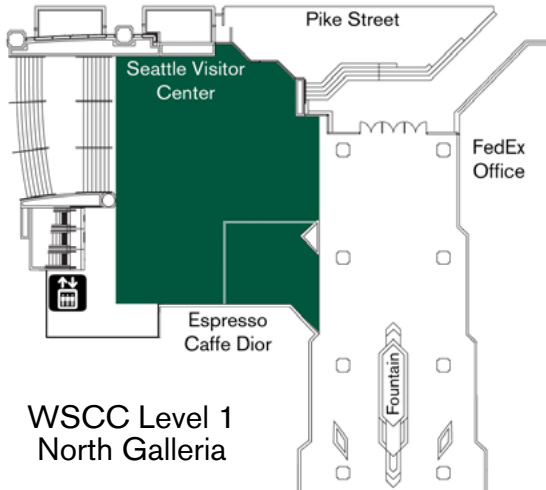

FREE WI-FI HOT SPOTS
WASHINGTON STATE
CONVENTION CENTER

WSCC Level 1
North Galleria

WSCC Level 2
North and
South Galleries

WSCC Level 3
North Galleria

Convention Center
Main Parking Garage

FREE WI-FI HOT SPOTS

WSCC Level 4
North Lobby and
South Galleria

WSCC Level 6
West and East Lobbies

TCC Level 2

TCC Level 1

TCC Lower Level

TCC Level 3

FREE WI-FI LOCATIONS ARE INDICATED IN GREEN

WASHINGTON STATE CONVENTION CENTER (WSCC)

- LEVEL 1 - In the seating area near the Seattle Visitor Center
- LEVEL 2 - Locations in the North Galleria and the International Meeting Place
- LEVEL 3 - Available in the North Galleria
- LEVEL 4 - North Lobby and in the seating areas around the atrium and restaurants
- LEVEL 6 - Available throughout the East and West Lobbies

THE CONFERENCE CENTER (TCC)

- LEVEL 3 - In the seating areas near the atrium and Room 302
- LEVEL 2 - Available in each of the four lounge areas
- LEVEL 1 - Seating areas in the southwest corner and near the Lower Level staircase
- LOWER LEVEL - In the lounge area near the staircase to Level 1