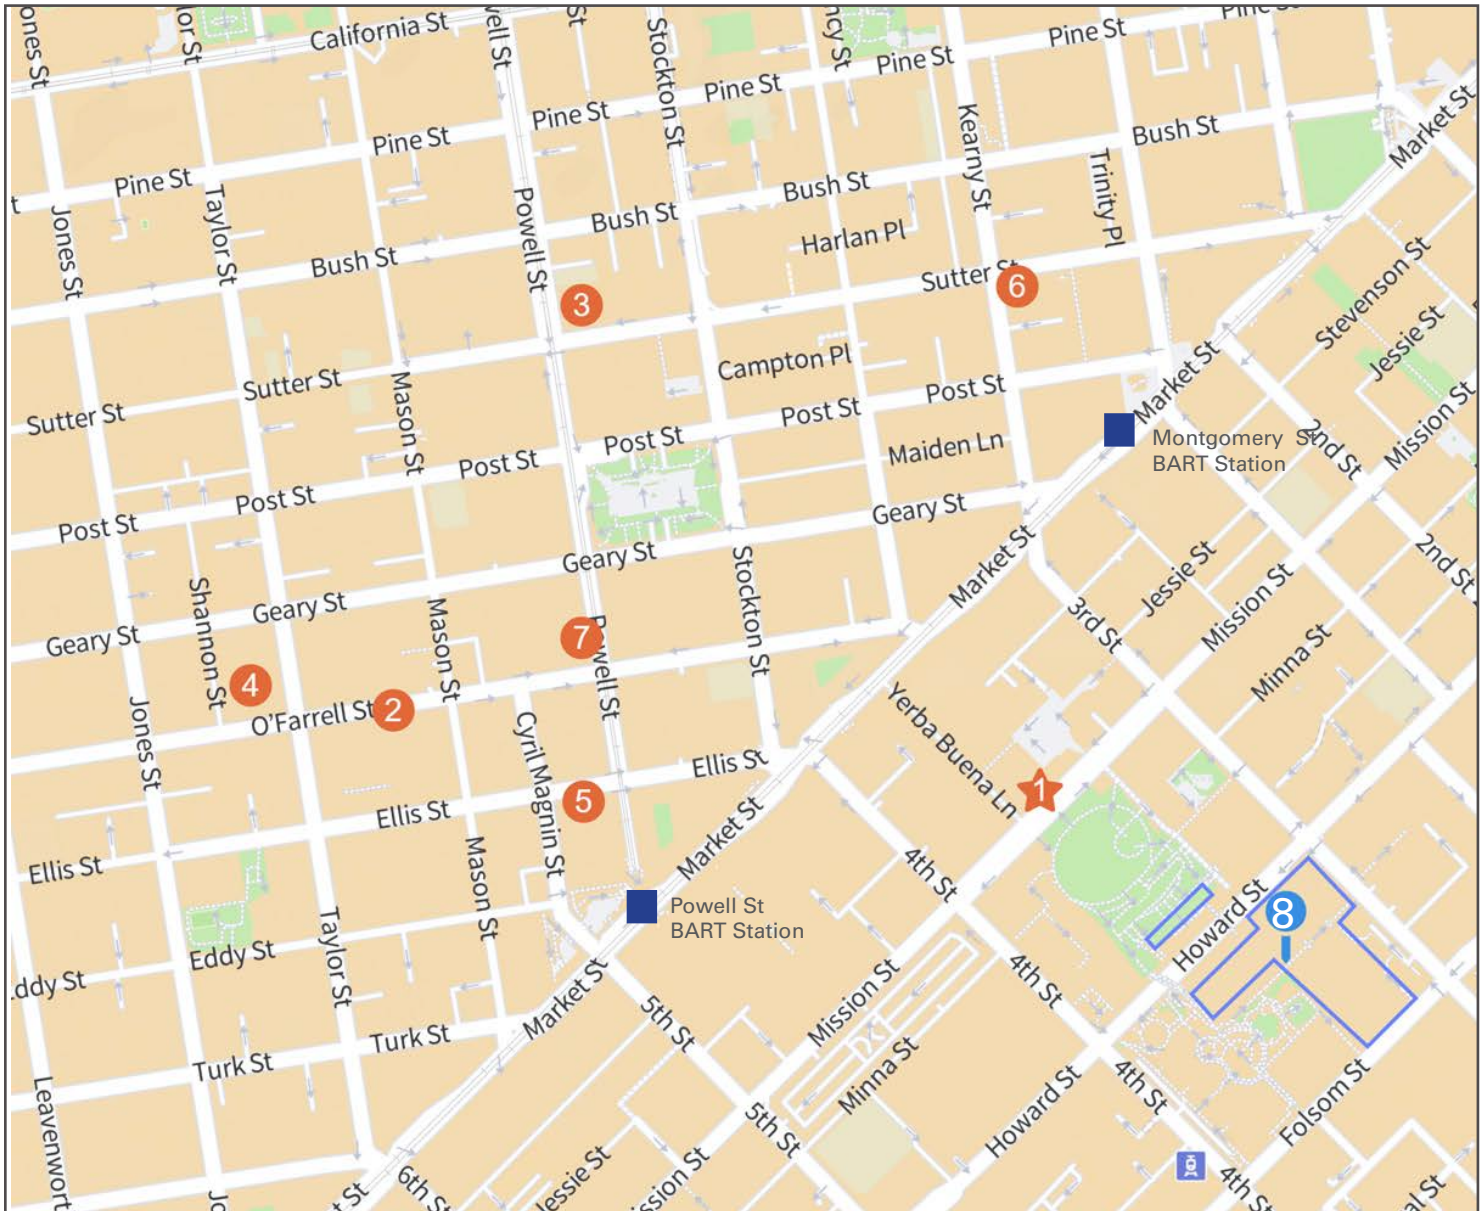

Hotel Map

- | | |
|---|---|
| <p>1 San Francisco Marriott Marquis
780 Mission Street
Distance to Moscone: 1 block</p> | <p>2 Hilton San Francisco Union Square
333 O'Farrell Street
Distance to Moscone: 5 blocks</p> |
| <p>3 San Francisco Marriott Union Square
480 Sutter Street
Distance to Moscone: 8 blocks</p> | <p>4 Hotel Spero San Francisco
405 Taylor Street
Distance to Moscone: 6 blocks</p> |
| <p>5 Hotel Abri
127 Ellis Street
Distance to Moscone: 3 blocks</p> <p>7 The Barnes San Francisco, Tapestry Collection by Hilton
225 Powell Street
Distance to Moscone: 5 blocks</p> | <p>6 Galleria Park Hotel, a Joie de Vivre hotel
191 Sutter Street
Distance to Moscone: 5 blocks</p> <p>8 Moscone Center (<i>Moscone North/South</i>)
747 Howard Street
Distance to Moscone:</p> |

See transit maps at <https://www.sftravel.com/meetings/article/maps>